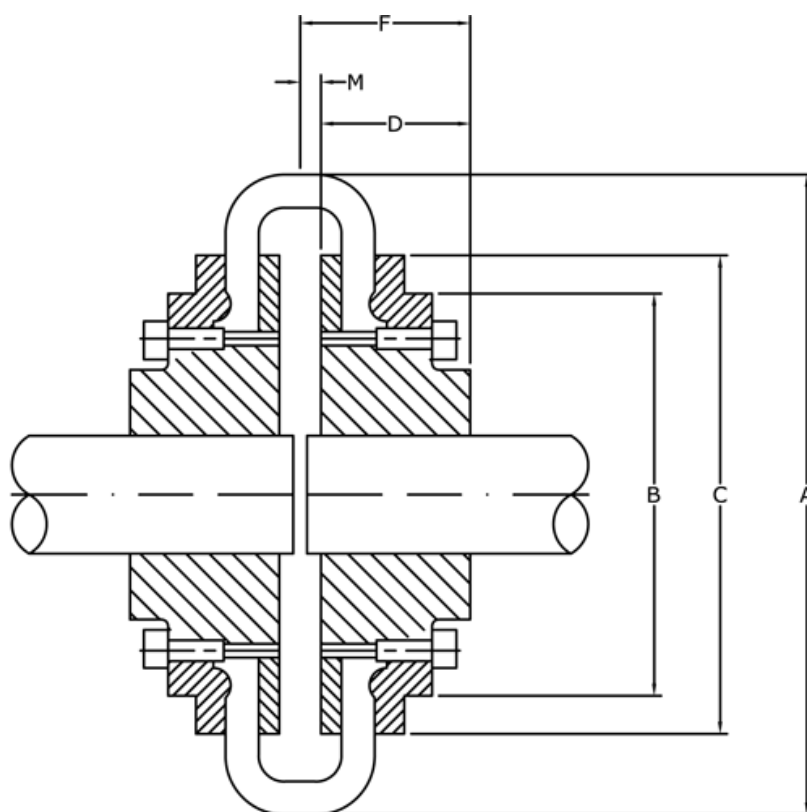

Article number: 3305140B

Description: Flange pilot bore for tire coupling size 140
predrilled

Measures

A	= 359
B	= 178
C	= 313
D	= 94.0
F	= 110.0
M	= 16.0
Max. bore mm	= 130
Pre-drilled	= 75

Weight (kg) = 23.3